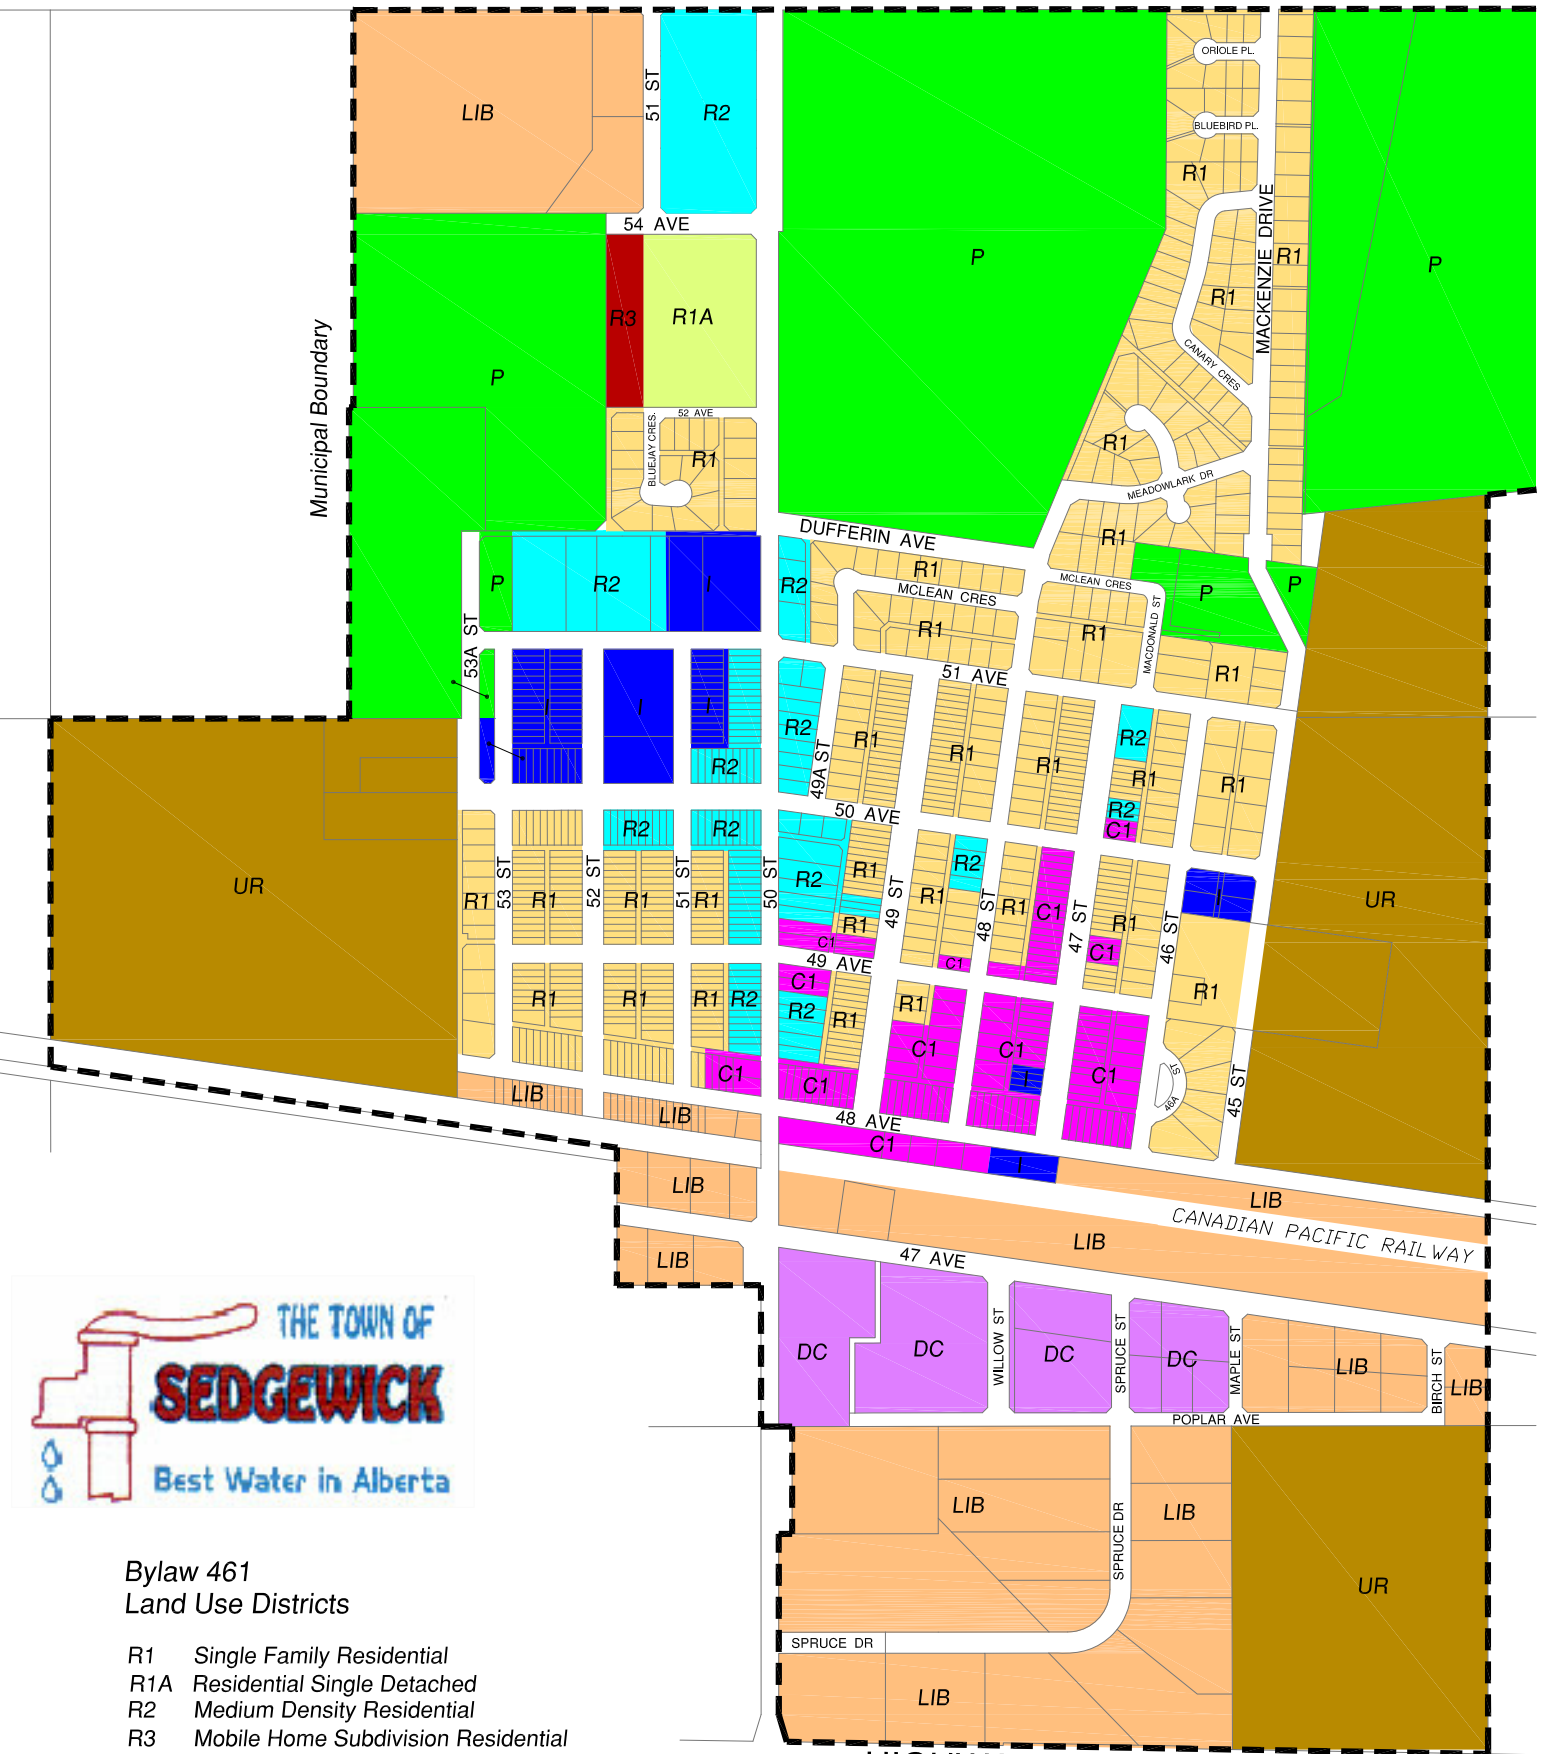

Municipal Boundary

**Bylaw 461
Land Use Districts**

- R1 Single Family Residential
- R1A Residential Single Detached
- R2 Medium Density Residential
- R3 Mobile Home Subdivision Residential
- R4 Low Density Residential
- DC Direct Control District
- LIB Light Industrial Business
- P Parks, Recreational & Municipal Lands
- I Institutional
- C1 Central Commercial
- UR Urban Reserve

Roads and lanes are not part of any land use district

S.P. 869